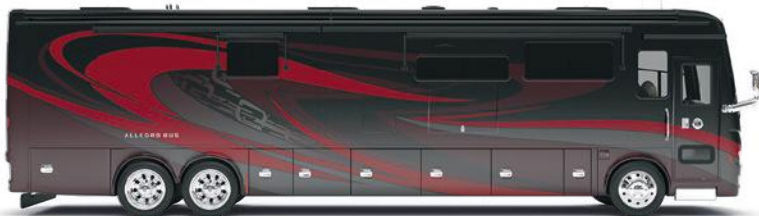

G10 FIRE OPAL