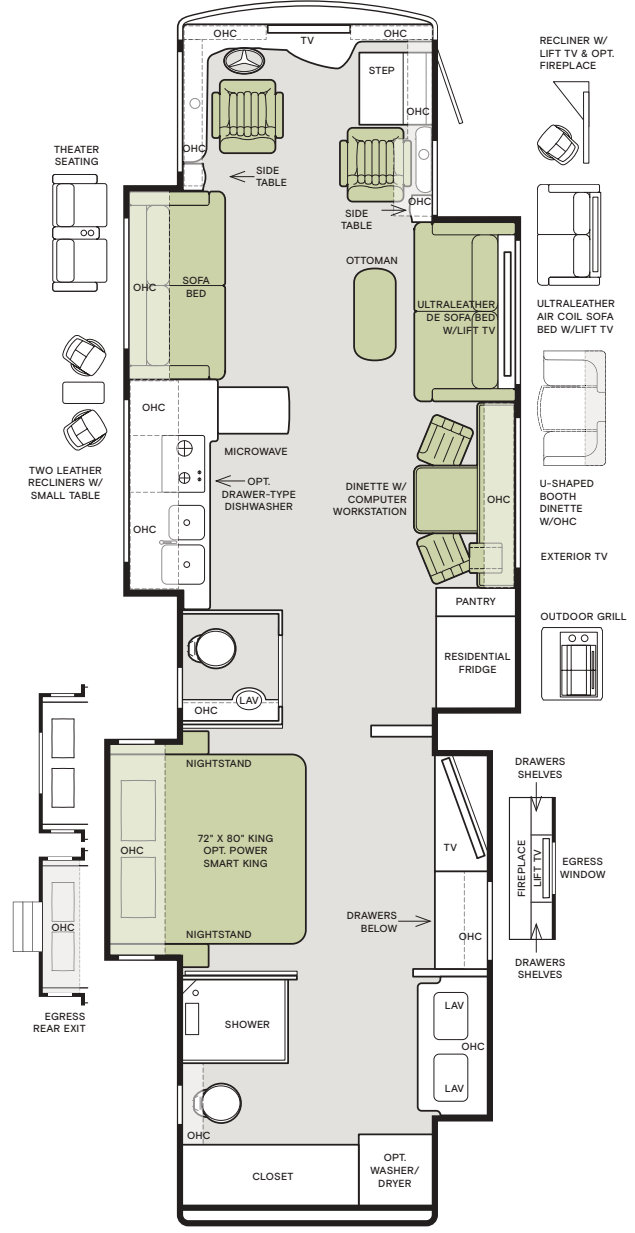

Floor Plans

The design of every Allegro Bus floor plan must meet four essential criteria: Maximum space, Optimal organization, Relaxation plus, and Elegant atmosphere. Tiffin's MORE Plans offer your family the most comfortable layout for life on the road.

For a complete and up-to-date list of available options and specifications, visit tiffinmotorhomes.com.

35 CP

37 AP

40 AP

40 IP

45 OPP

Interior Décor

Make your experience on the road all your own. Express yourself by choosing the interior appointments such as cabinet finishes, flooring, and décor ensembles for every part of your motorhome. In the 2021 Allegro Bus, you'll be able to travel in style no matter where you go.