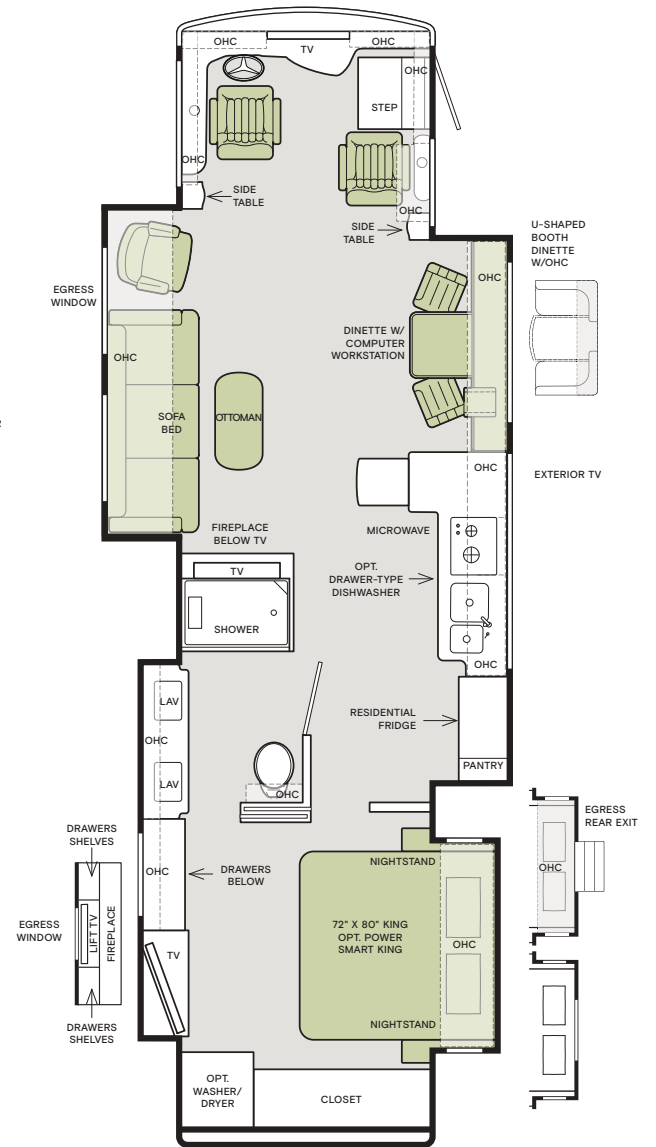

Floor Plans

The design of every Allegro Bus floor plan must meet four essential criteria: Maximum space, Optimal organization, Relaxation plus, and Elegant atmosphere. Tiffin's MORE Plans offer your family the most comfortable layout for life on the road.

If optional furniture combinations are selected, window locations may vary from diagram shown.

All options may not be available in every model. Because of progressive improvements and specifications, standard and optional equipment are subject to change without notice or obligation.

For a complete and up-to-date list of available options and specifications, visit tiffinmotorhomes.com.

35 CP

37 AP

40 AP

40 IP

45 OPP

Interior Décor

Make your experience on the road all your own. Express yourself by choosing the interior appointments such as cabinet finishes, flooring, and décor ensembles for every part of your motorhome. In the 2021 Allegro Bus, you'll be able to travel in style no matter where you go.