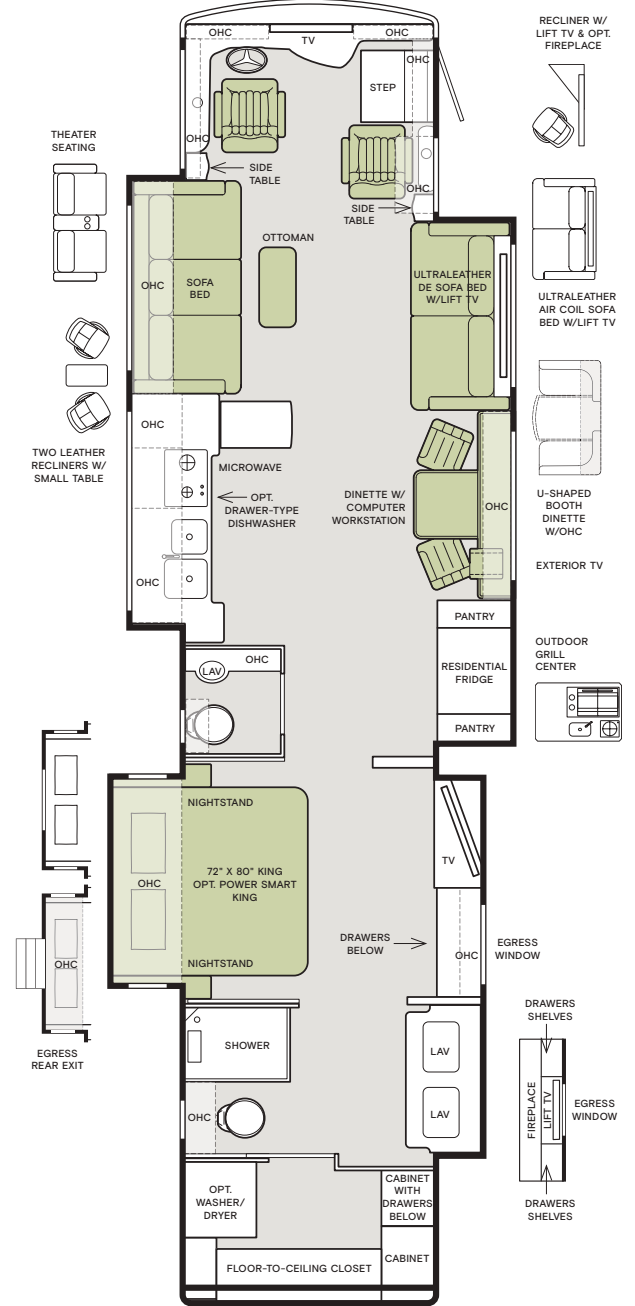

Floor Plans

The design of every Allegro Bus floor plan must meet four essential criteria: Maximum space, Optimal organization, Relaxation plus, and Elegant atmosphere. Tiffin's MORE Plans offer your family the most comfortable layout for life on the road.

For a complete and up-to-date list of available options and specifications, visit tiffinmotorhomes.com.

35 CP

37 AP

40 AP

40 IP

45 OPP

Interior Décor

Make your experience on the road all your own. Express yourself by choosing the interior appointments such as cabinet finishes, flooring, and décor ensembles for every part of your motorhome. In the 2021 Allegro Bus, you'll be able to travel in style no matter where you go.