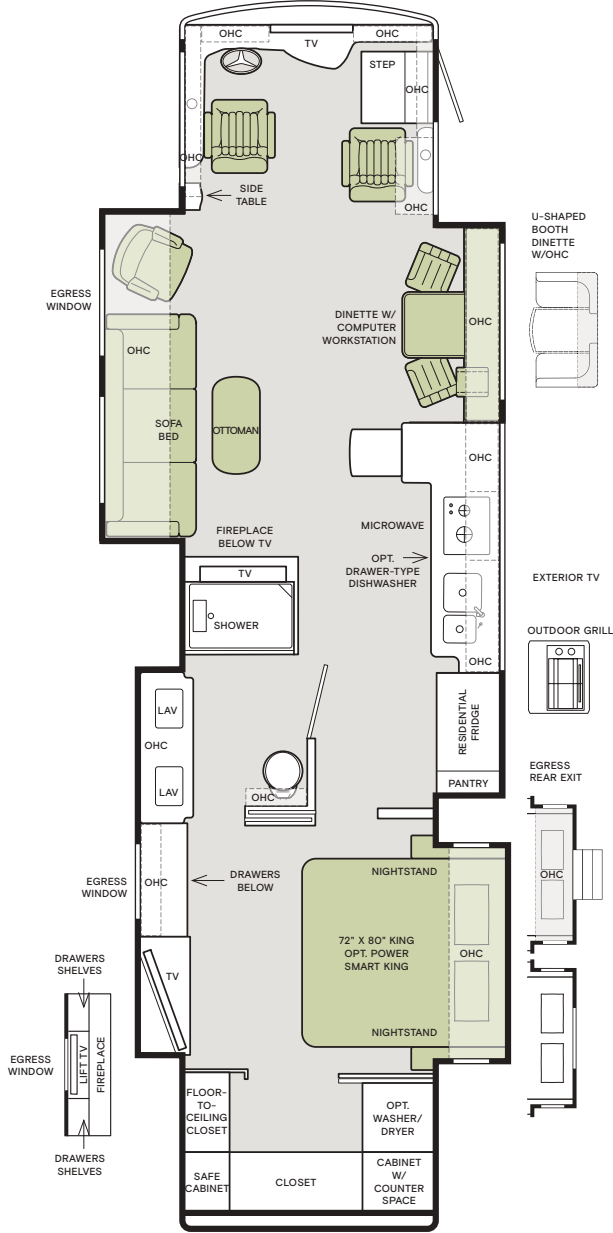

Floor Plans

The design of every Allegro Bus floor plan must meet four essential criteria: Maximum space, Optimal organization, Relaxation plus, and Elegant atmosphere. Tiffin's MORE Plans offer your family the most comfortable layout for life on the road.

For a complete and up-to-date list of available options and specifications, visit tiffinmotorhomes.com.

35 CP

37 AP

40 AP

40 IP

45 OPP

Interior Décor

Make your experience on the road all your own. Express yourself by choosing the interior appointments such as cabinet finishes, flooring, and décor ensembles for every part of your motorhome. In the 2021 Allegro Bus, you'll be able to travel in style no matter where you go.